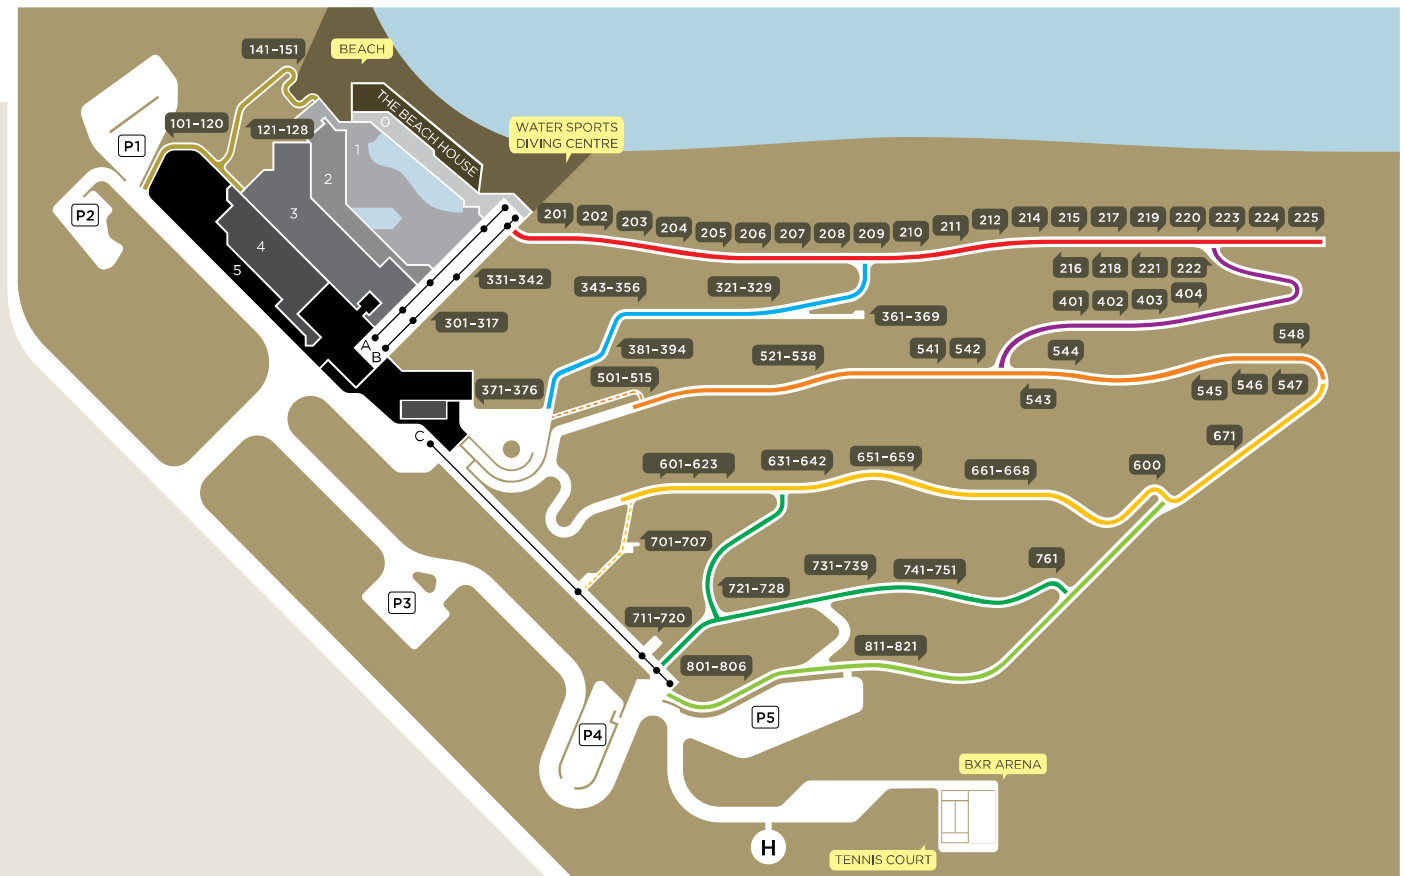

# DAIOS COVE MAP

## FUNICULARS A & B - DIRECTIONS

0	1	2	3	4	5
Taverna Level	Pool Level	KEPOS Level	Pangea Level	Lobby Level	Entrance Level
Taverna	Ocean Restaurant	KEPOS by Goco	Pangea Restaurant	Crystal Box	Belvedere
RHO Restaurant	Ocean Bar	Thermal Bathing Suite	Crèche & Kids Club	Reception	Parking Area
The Beach House	Swimming Pool	Vitality Pool		Shops	
Water Sports		Leisure Pool		Conference Centre	
Diving Centre		BXR Gym		Mini Market	
		Beauty Salon		Doctor's Medical Office	
		Games Room			

## RESIDENCES

1 <sup>st</sup> Street	5 <sup>th</sup> Street
2 <sup>nd</sup> Street	6 <sup>th</sup> Street
3 <sup>rd</sup> Street	7 <sup>th</sup> Street
4 <sup>th</sup> Street	8 <sup>th</sup> Street
Funiculars	
Parking Areas	